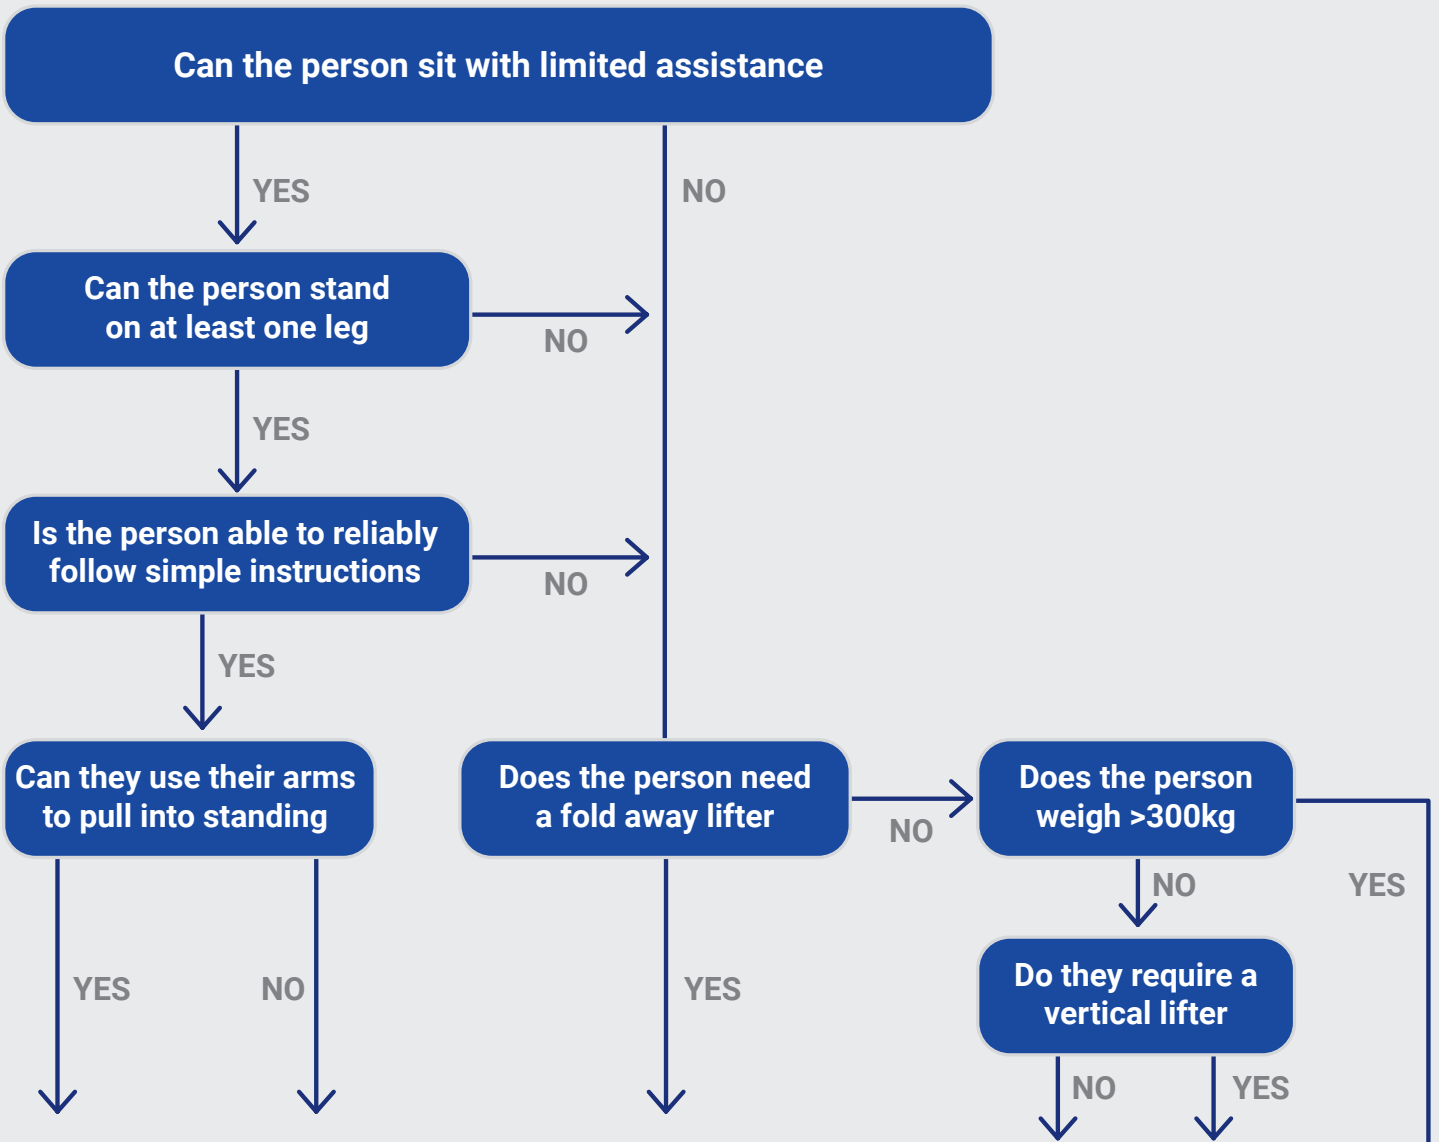

Novis Lifter Selection Guide