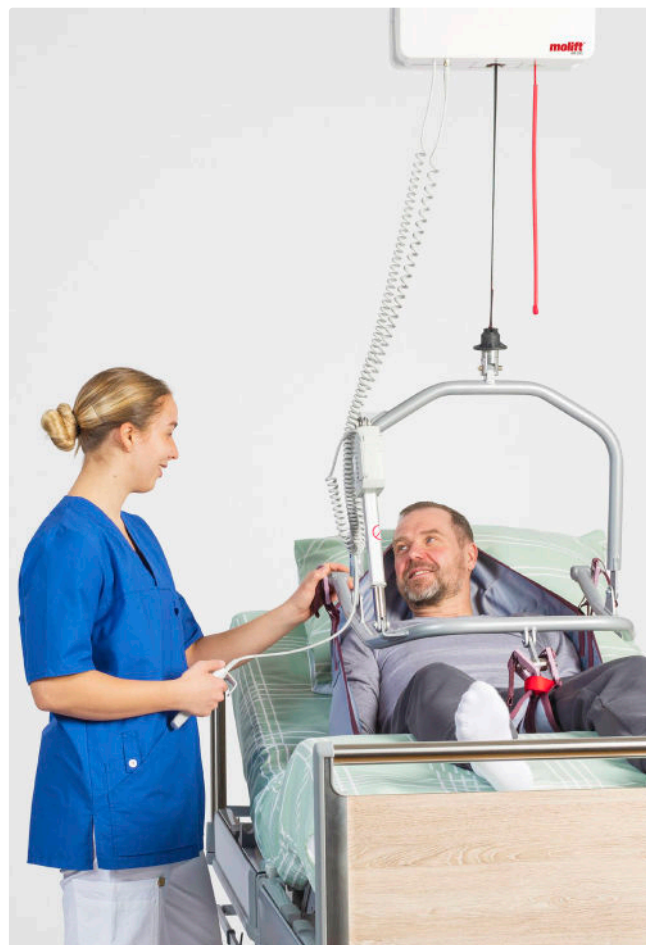

Features

Easy positioning in the wheelchair

The possibility of simultaneous adjustment of the angles means that the user can be easily placed in an optimal sitting position in the wheelchair.

Increased comfort for the user

The sling bar is very open giving the user plenty of space around their head. This contributes to good visibility, openness and the possibility of more eye contact between the user and carer.

Flexible connection of the sling

The clip sling attachment provides flexibility and a convenient transfer. The sling straps are attached to a stud on the sling bar. The leg strap has a flexible connection allowing it to be adjusted according to the user's needs.

Quick-release coupling

Molift's sling bars have a quick-release coupling. This makes it easy and smooth to switch between different sling bars without the need for any tools.