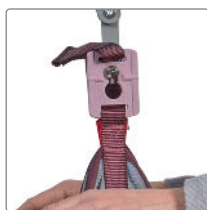

Flexible connection of the sling

The clip sling attachment provides flexibility and a convenient transfer. The sling straps are attached to a stud on the sling bar. The leg strap has a flexible connection allowing it to be adjusted according to the user's needs.