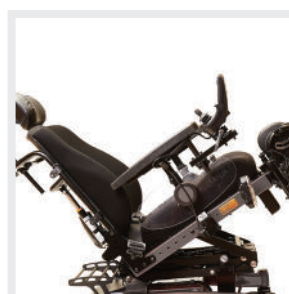

MEYRA

novis®

XXL & XXL HD

The chair for rugged types

TOUGH AND STABLE

The Meyra XXL & XXL HD don't back down. Built to move users up to 250 kg, with a great stable and sturdy design, the XXL & XXL HD are tough. Thanks to the power tilt-in-space and recline function, as well as the choice of powered separate or centre mounted footrests, the XXL & XXL HD are built to be both tough and comfortable.

+ TOUGH AND COMFORTABLE

+ User weight up to 250 kg

*The perfect bariatric wheelchair
—XXL and XXL HD*

+ Rear wheel drive

*The classic stable drive configuration—
great for indoors and outdoors*

+ Built tough with lots of options

*Reinforced components for strength
and stability, with a wide range
of standard and power options*

+ LED lighting system

*Safely light your way
with long-lasting LEDs*

Reinforced and built tough

Powerful 2x 300W or
2x 350W motors

Powered tilt-in-space

Long-lasting
LED lighting system

XXL & XXL HD

TECHNICAL DATA

Seat width	530 - 700	Max. obstacle height	60
Seat depth	430 - 600	Turning radius	950
Back rest height	530 - 570	Driving range with 70ah batteries	30 - 35
Leg length adjustment	370 - 510	Empty transport weight min.	approx. 130 kg
Armrest height adjustment	170 - 280	Client weight max XL / XXL HD	250 kg
Front seat height options (with /without cushion)	460 - 560 / 530 - 630	Driving speeds	6 kmh / 10 kmh
Length with footrests	1,150	Motor options	2 x 350W
Length without footrests	850	Driving range max.	35 km
Width overall	670	Permitted gradient	13 %
Height without headrest	1,020 - 1,150	Electric tilt-in-space	0° to +18°
Transport length	850	Mechanical tilt-in-space	0° to +10°
Transport height minimum	650	Power backrest recline	-10° to +50°
Front wheel size	260 x 70 (10" x 2 3/4")	Mechanical backrest recline	-10° to +30°
Rear wheel size	356 x 75 (14" x 3")		