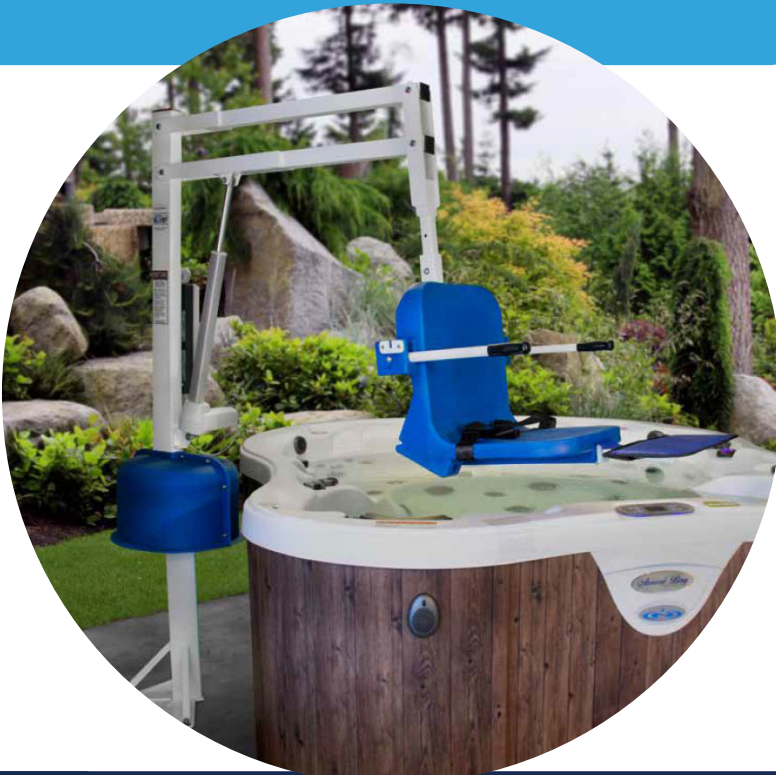

PROTECT YOUR INVESTMENT

F-450SLUCS	Blue Cover
------------	------------

APPLICATIONS:

Above-ground pools and spas
Clearances up to 129 cm

FEATURES:

181 kg weight capacity
360 degree rotation
Adjustable seat height and legrest
Stainless steel construction with powder coat finish
Limited five (5) year warranty
Includes 24v rechargeable battery and charger
Made in USA

SPA LIFT ELITE 68

SPA SERIES

APPLICATIONS:

Above-ground pools and spas
Clearances up to 172 cm

FEATURES:

136 kg weight capacity
360 degree rotation
Adjustable seat height and legrest
Stainless steel construction with powder coat finish
Limited five (5) year warranty
Includes 24v rechargeable battery and charger
Made in USA