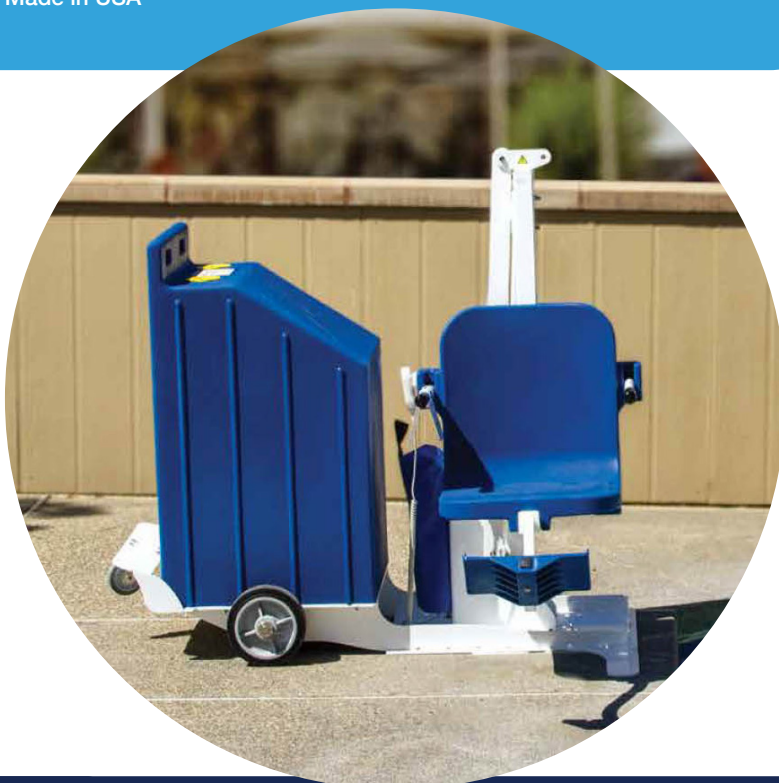

PROTECT YOUR INVESTMENT

F-120PPC	Blue Cover