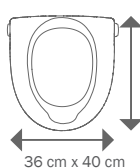

### Weight

6 cm: 0.8 kg	10 cm: 1.1 kg
6 cm with lid: 1.2 kg	10 cm with lid: 1.4 kg

### Safe, quick installation

The easily attached brackets with wide adjustability and large friction surfaces make My-Loo at all times safely fixed to, and easily mounted on, any toilet porcelain. Entirely without screws.

### Variants

My-Loo raised toilet seat, with brackets, is available in two different heights, 6 and 10 cm, with or without lid.

### Dimensions

Outer width x depth	36 cm x 40 cm
Opening width x depth	23 cm x 36 cm
Seat height	6 cm, 10 cm
Distance between brackets	29 cm - 38,5 cm

Etac is a world-leading developer and provider of ergonomic assistive devices and patient handling equipment. Our heart lies in the solutions that optimise quality of life for the individual, their family and caregivers.