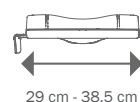

### Safe, quick installation

The easily attached brackets with wide adjustability and large friction surfaces make My-Loo at all times safely fixed to, and easily mounted on, any toilet porcelain. Entirely without screws.

### Variants

My-Loo raised toilet seat, with brackets, is available in two different heights, 6 and 10 cm, with or without lid.

### Dimensions

Outer width x depth	36 cm x 40 cm
Opening width x depth	23 cm x 36 cm
Seat height	6 cm, 10 cm
Distance between brackets	29 cm - 38,5 cm

Etac is a world-leading developer and provider of ergonomic assistive devices and patient handling equipment. Our heart lies in the solutions that optimise quality of life for the individual, their family and caregivers.