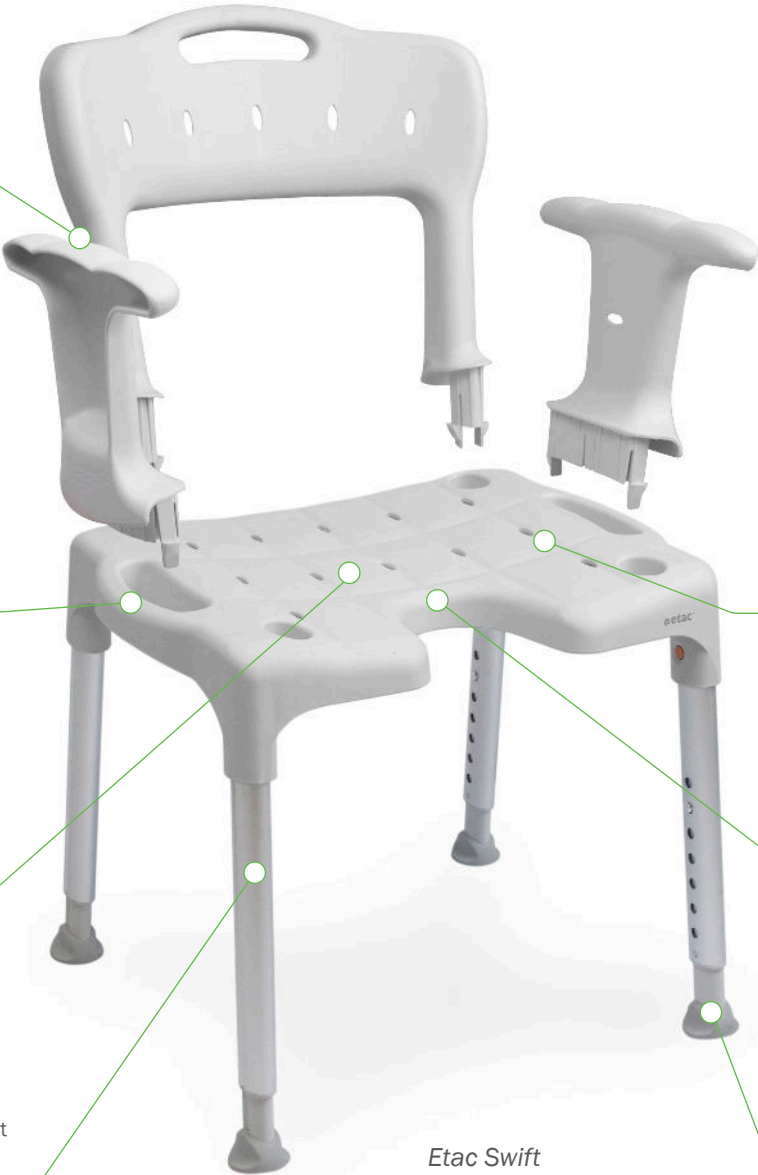

### Height adjustable

Sturdy legs with a convenient built-in height adjustment.

### Smart drainage

Specially-designed perforations that allow excess water to quickly drain away.

### Flexible seat

Reversible seat with a generous recess.

### Dependably stable

Responsive, non-slip ferrules that provide stability on any floor.

*Etac Swift shower chair*