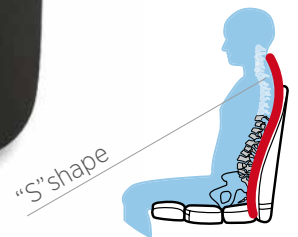

Wideback Backrest Support

Fabric: open weave,
non-allergenic
brushed nylon

Core: three grades
of high-resilient
urethane foam

Frame: impact resistant
polycarbonate
biomechanically moulded

Specially designed for
broader backs or larger frames

Removable, adjustable
lumbar pad

An award-winning portable backrest that transforms ordinary chairs into ergonomically correct seating. This wider support is specifically designed for users with a broad back or larger build.

Unlike ordinary "L" shaped chairs, the "S" shape of this backrest moulds the spine into a more anatomically correct position, helping to enhance overall posture by supporting proper spinal alignment.

- designed for users with a broad back and/or generally larger frame (suits male size 44+ and female size 18+)
- 50 mm wider and 30 mm taller than the Lowback Backrest Support
- lightweight and portable; includes elastic positioning straps and handle
- unique polycarbonate frame with polyurethane foam gently supports natural spine contours
- removable and adjustable lumbar pad for additional, customisable back support
- hypoallergenic brushed nylon cover can be removed and sponge washed
- helps prevent fatigue, provide relief from pain aggravated by poor posture and ease pain caused by spinal disc problems and sciatica