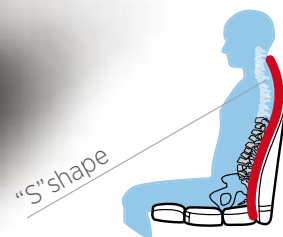

Lowback Backrest Support

Fabric: open weave, non-allergenic brushed nylon

Core: three grades of high-resilient urethane foam

Frame: impact resistant polycarbonate biomechanically moulded

Transforms ordinary chairs into ergonomically correct seating

Removable, adjustable lumbar pad

An award-winning portable backrest that transforms ordinary chairs into ergonomically correct seating to provide relief from back pain.

Unlike ordinary "L" shaped chairs, the "S" shape of this backrest moulds the spine into a more anatomically correct position, helping to enhance overall posture by supporting proper spinal alignment.

- lightweight and portable; includes elastic positioning straps and handle
- unique polycarbonate frame with polyurethane foam gently support natural spine contours

- removable and adjustable lumbar pad for additional, customisable back support
- hypoallergenic brushed nylon cover can be removed and sponge washed
- helps prevent fatigue, provide relief from pain aggravated by poor posture and ease pain caused by spinal disc problems and sciatica