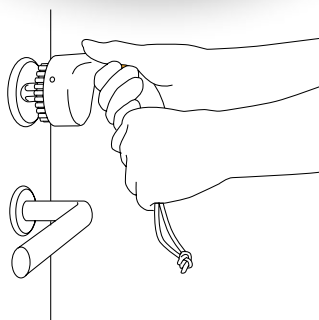

Uni universal turner opens and turns small handles which can be difficult to manoeuvre.

Uni universal turner

Uni universal turner makes small, day-to-day tasks easier, such as turning on taps, opening/locking doors or switching on the cooker, dishwasher or washing machine. Uni has a comfortable angled handle which allows the user to grip with both hands. The hexagonal pegs provide a good grip thanks to the large gripping area.