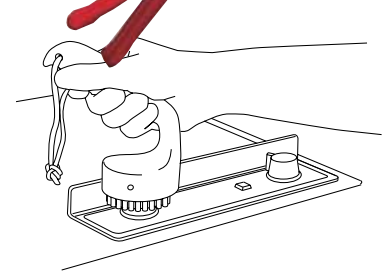

Uni universal turner opens and turns small handles which can be difficult to manoeuvre.

Uni universal turner

Uni universal turner makes small, day-to-day tasks easier, such as turning on taps, opening/locking doors or switching on the cooker, dishwasher or washing machine. Uni has a comfortable angled handle which allows the user to grip with both hands. The hexagonal pegs provide a good grip thanks to the large gripping area.