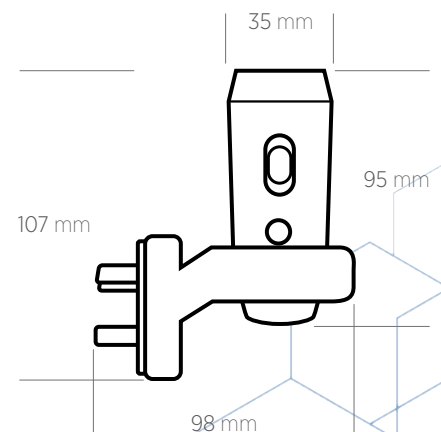

Multi Function Night Light

100,000 hour LED
(light globe) life span

Rechargeable torch

Power failure light backup

Plugs directly into
240 volt wall outlet

Night light

Increase safety around the home with our helpful Multi Function Night Light. Easy to use, water resistant and no need for batteries.

Automatic night light

Plug the unit into any power outlet and the LED night light automatically illuminates at night.

Power failure light backup

In the event of a power failure or when the torch is removed from the base, the bright LED torch automatically activates.

Rechargeable torch

Super bright long life white LED with 5 hours shine time (when fully charged) and featuring a 30 day standby life.

Magnetic induction technology means no contacts inside base – charger simply plugs into any AC outlet and you can drop the torch in to charge.